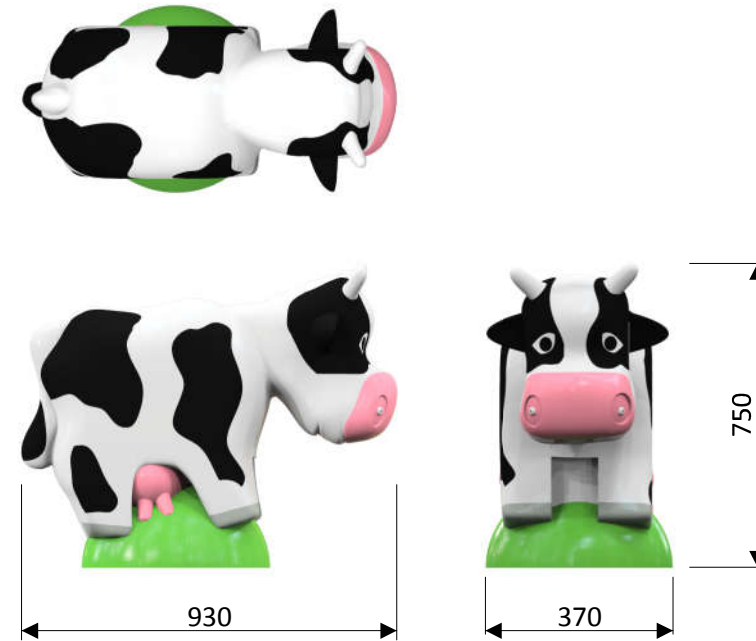

Cow: 1130 9707

Water connection	Ø32 mm (PVC DN 25)
Water consumption	1 m ³ /h
Water pressure	0,6 - 1 bar
Max. waterdepth	300 mm
Mounting	Aqua Drolics System B
Place of spout nozzles	2x Spout nozzles in the nose
Suitable for	Toddlers children youth