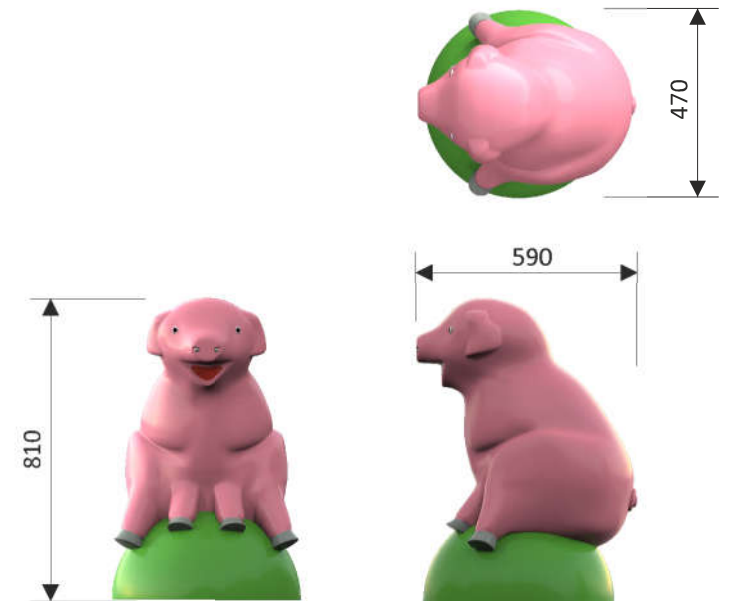

**Pig: 1130 9708**

Water connection	Ø 32 mm (PVC DN 25)
Water consumption	1 m <sup>3</sup> /hr
Water pressure	0,6 - 1 bar
Max. waterdepth	250 mm
Mounting	Aqua Drolics System B
Place of spout nozzles	2 nozzles in the nose
Suitable for	Toddlers and children