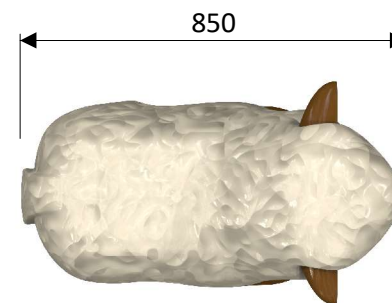

Sheep: 1130 9711

Water connection	Ø32 mm (PVC DN 25)
Water consumption	1 m <sup>3</sup> /h
Water pressure	0,6 - 1 bar
Max. waterdepth	300 mm
Mounting	Aqua Drolics System B
Place of spout nozzles	2x Spout nozzles in the nose
Suitable for	Toddlers children youth