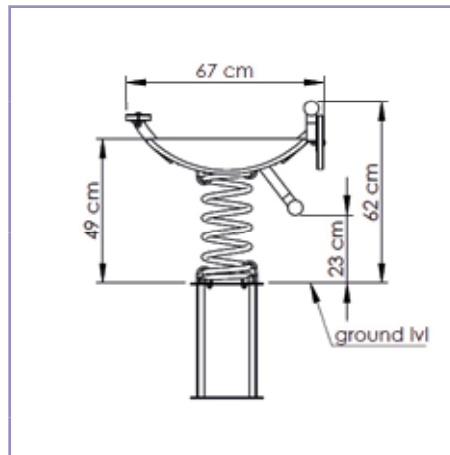

PDS_177.01X.

SPRING TOYS IN HDPE WITH SPRING TYPE 'SMALL' - 'NATURAL LINE'

A concrete anchor B flat anchor

MANUAL : M177.011
SALESSTATUS : STD
PRODUCT DIMENSIONS : 900 x 700 x 490 mm

MATERIAL :

EN KBT spring toys

PACKAGING

A 177.01x.	± 28 kg	1	± 56 x 43 x 32 cm	± 28 kg
B 177.01x.	± 25 kg	1	± 56 x 43 x 32 cm	± 25 kg

A 177.01x.	1 x 10 = 10	120 x 80 x 190 cm	± 280 kg
B 177.01x.	1 x 10 = 10	120 x 80 x 180 cm	± 250 kg

SPRING TOYS IN HDPE WITH SPRING TYPE 'SMALL' 'NATURAL LINE'

DRAWINGS:

VARIATIONS :

	177.011.001.001	spring toy - 'bike' (toy, spring & concrete anchor)
	177.011.004.001	spring toy - 'bike' (toy, spring & flat anchor)
	177.012.001.001	spring toy - 'racer' (toy, spring & concrete anchor)
	177.012.004.001	spring toy - 'racer' (toy, spring & flat anchor)
	177.013.001.001	spring toy - 'rodeo' (toy, spring & concrete anchor)
	177.013.004.001	spring toy - 'rodeo' (toy, spring & flat anchor)