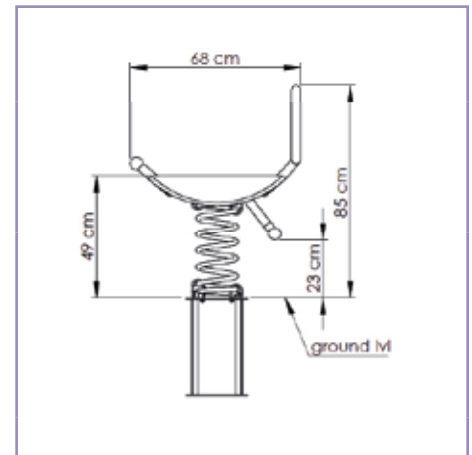

PDS_177.01X.

SPRING TOYS IN HDPE WITH SPRING TYPE 'SMALL' - 'NATURAL LINE'

A concrete anchor B flat anchor

MANUAL : M177.011
SALESSTATUS : STD
PRODUCT DIMENSIONS : 900 x 700 x 490 mm

MATERIAL :

EN KBT spring toys

PACKAGING

A 177.01x.	± 28 kg	1	± 56 x 43 x 32 cm	± 28 kg
B 177.01x.	± 25 kg	1	± 56 x 43 x 32 cm	± 25 kg

A 177.01x.	1 x 10 = 10	120 x 80 x 190 cm	± 280 kg
B 177.01x.	1 x 10 = 10	120 x 80 x 180 cm	± 250 kg

SPRING TOYS IN HDPE WITH SPRING TYPE 'SMALL' 'NATURAL LINE'

DRAWINGS:

VARIATIONS :

	177.011.001.001	spring toy - 'bike' (toy, spring & concrete anchor)
	177.011.004.001	spring toy - 'bike' (toy, spring & flat anchor)
	177.012.001.001	spring toy - 'racer' (toy, spring & concrete anchor)
	177.012.004.001	spring toy - 'racer' (toy, spring & flat anchor)
	177.013.001.001	spring toy - 'rodeo' (toy, spring & concrete anchor)
	177.013.004.001	spring toy - 'rodeo' (toy, spring & flat anchor)