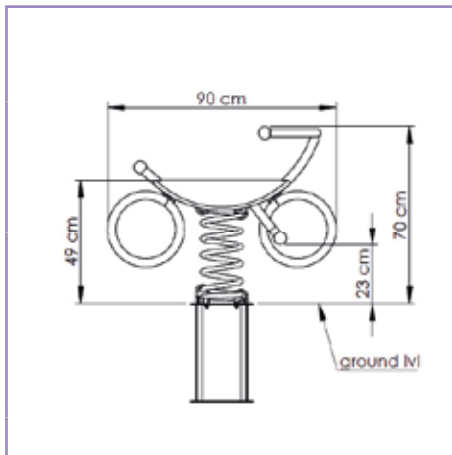

PDS_177.01X.

SPRING TOYS IN HDPE WITH SPRING TYPE 'SMALL' - 'NATURAL LINE'

A concrete anchor B flat anchor

MANUAL : M177.011
SALESSTATUS : STD
PRODUCT DIMENSIONS : 900 x 700 x 490 mm

MATERIAL :

EN KBT spring toys

PACKAGING

A 177.01x.	± 28 kg	1	± 56 x 43 x 32 cm	± 28 kg
B 177.01x.	± 25 kg	1	± 56 x 43 x 32 cm	± 25 kg

A 177.01x.	1 x 10 = 10	120 x 80 x 190 cm	± 280 kg
B 177.01x.	1 x 10 = 10	120 x 80 x 180 cm	± 250 kg

SPRING TOYS IN HDPE WITH SPRING TYPE 'SMALL' 'NATURAL LINE'

DRAWINGS:

VARIATIONS :

	177.011.001.001	spring toy - 'bike' (toy, spring & concrete anchor)
	177.011.004.001	spring toy - 'bike' (toy, spring & flat anchor)
	177.012.001.001	spring toy - 'racer' (toy, spring & concrete anchor)
	177.012.004.001	spring toy - 'racer' (toy, spring & flat anchor)
	177.013.001.001	spring toy - 'rodeo' (toy, spring & concrete anchor)
	177.013.004.001	spring toy - 'rodeo' (toy, spring & flat anchor)