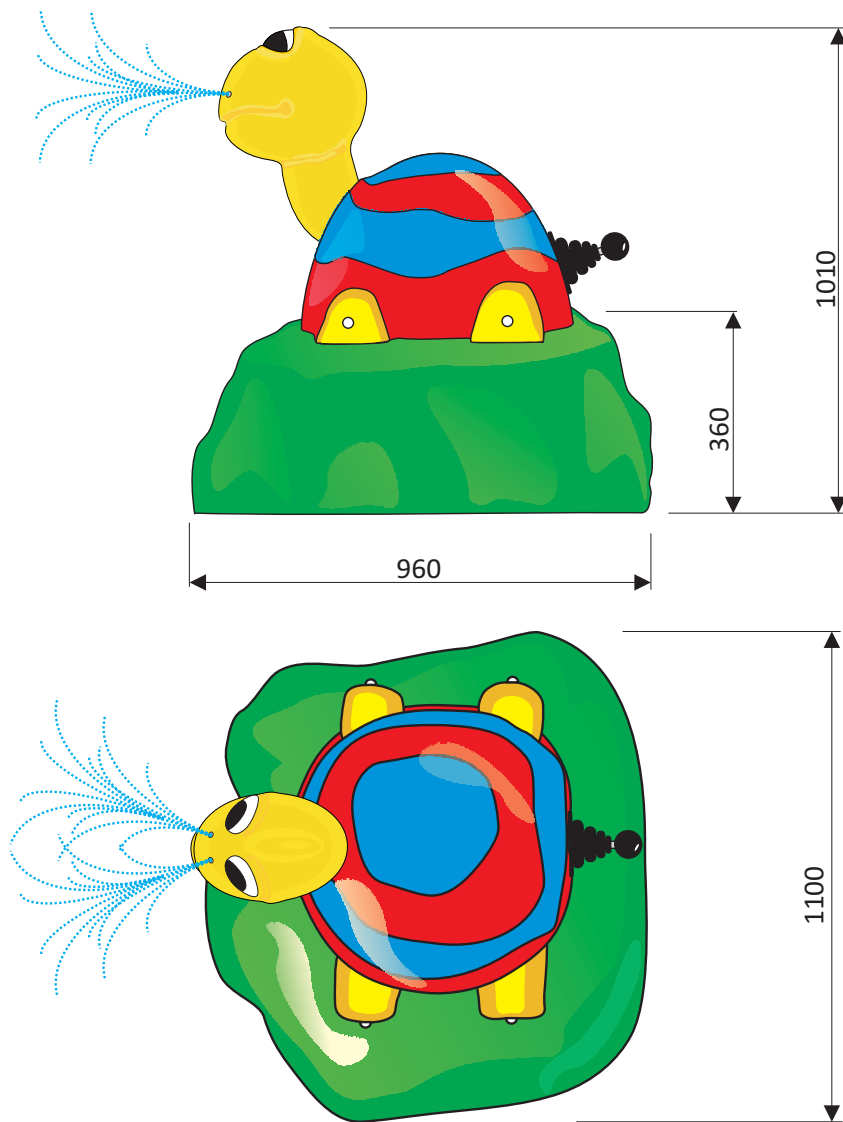

Turtle with hand pump: 8929a

The turtle has a built in hand pump. The turtle is also available as a spouting object without hand pump (8929b). By moving the handle the turtle spouts water from its nose.

The turtle is also available in jungle colors.

Jungle option

Water connection	Not needed: hand pump
Water consumption	Not relevant
Water pressure	Not relevant
Max. waterdepth	350 mm
Standard colours	Blue, red, yellow, green
Mounting	Aqua Drolics System B
Place of spout nozzles	In the head