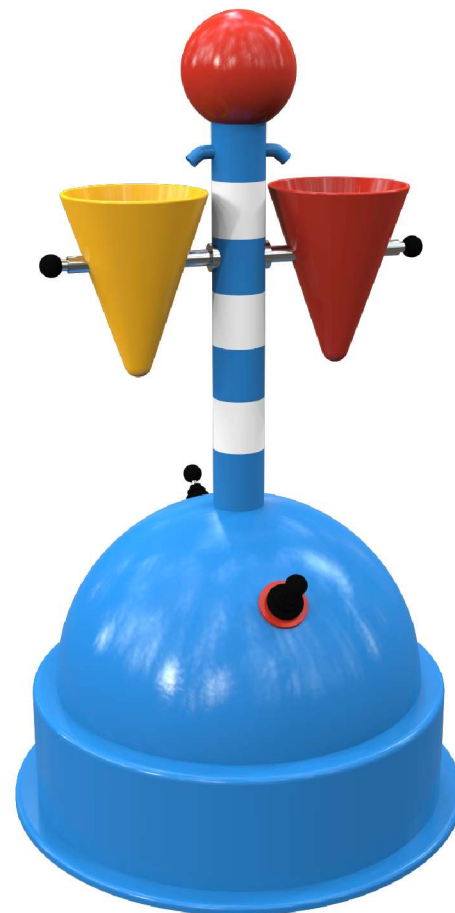

Tumbler: 1110 9055

Water connection	Not needed: 2 x hand pumps
Min. waterdepth	50 mm
Max. waterdepth	400 mm
Mounting	Aqua Drolics System D
Place of spout nozzles	In the pole above the buckets
Suitable for	Toddlers and children