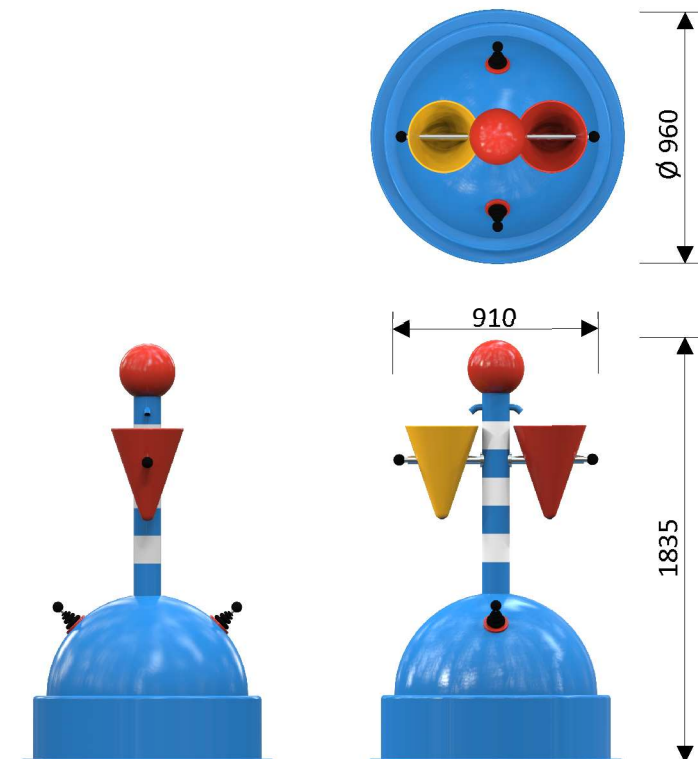

Tumbler: 1110 9055

Water connection	Not needed: 2 x hand pumps
Min. waterdepth	50 mm
Max. waterdepth	400 mm
Mounting	Aqua Drolics System D
Place of spout nozzles	In the pole above the buckets
Suitable for	Toddlers and children