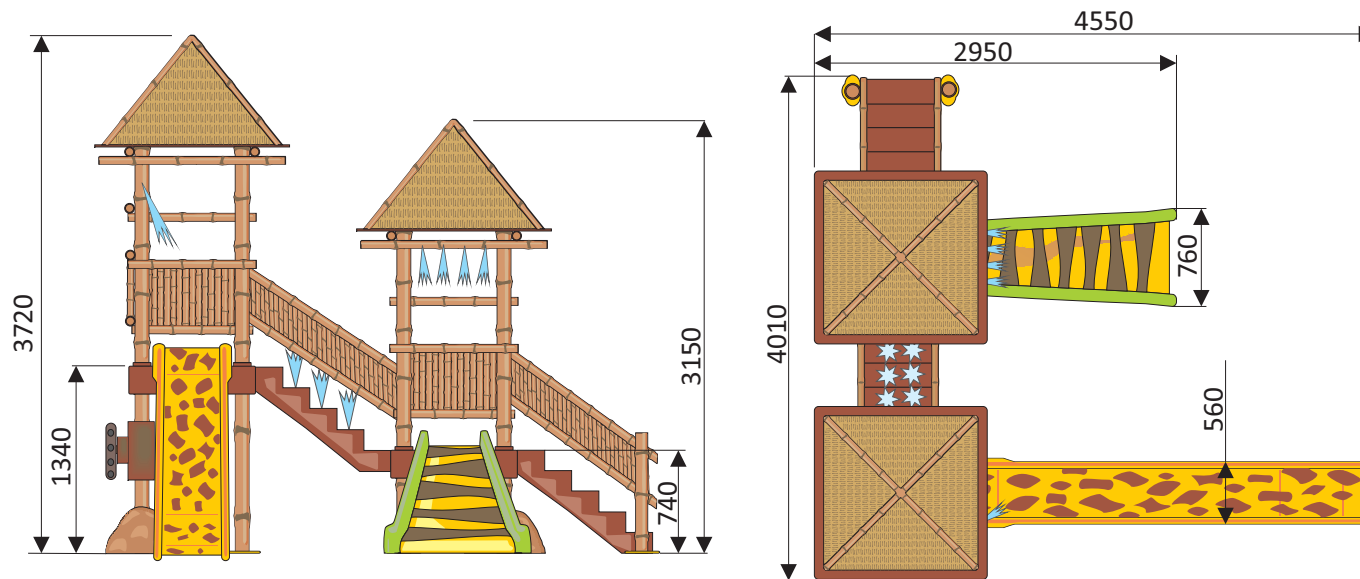

Bamboo water playground A: 9902a

The bamboo water playground will be placed in a big pool. The bamboo style fits excellent in a jungle atmosphere. One slide can be replaced by a tree trunk (9902b). The stair steps have a non-skid finish. Adjustments can be made on request.

Water connection	2 x Ø 32 mm (PVC DN 25)
Water consumption	7 m ³ /hr
Water pressure	0.6 - 1 bar
Max. waterdepth	300 mm
Standard colours	Brown, yellow, green
Mounting	Aqua Drolics System B + D
Place of spout nozzles	Multiple spout nozzles