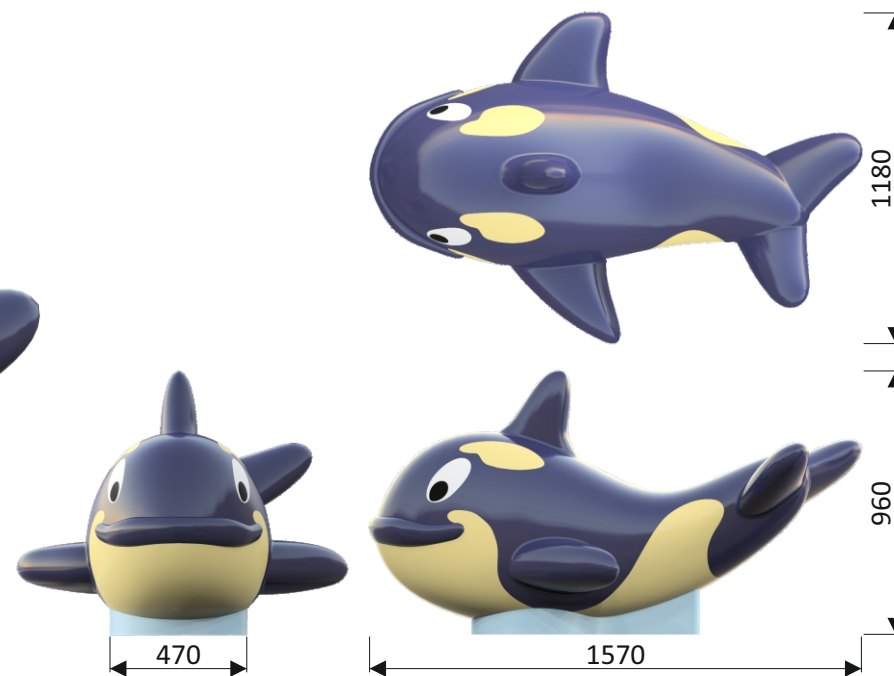

Orca: 1110 9704

Water connection	Ø32 mm (PVC DN 25)
Water consumption	1,5 m <sup>3</sup> /hr
Water pressure	0,6 - 1 bar
Max. waterdepth	300 mm
Mounting	Aqua Drolics System B
Place of spout nozzles	In the top of its head
Suitable for	Toddlers children youth