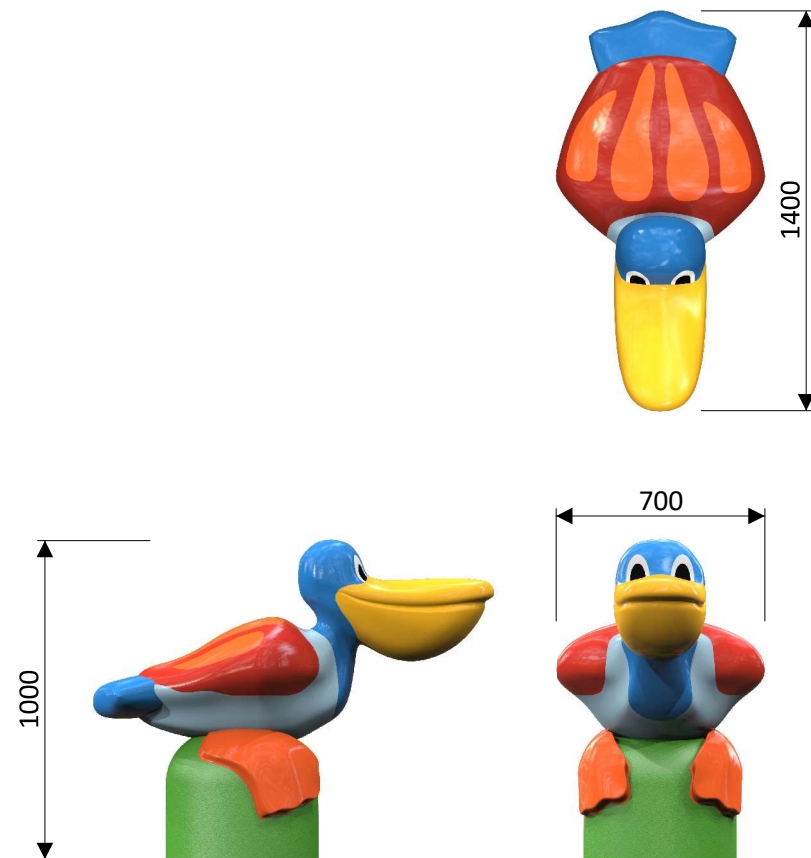

Pelican: 1110 9802

Water connection	Ø32 mm (PVC DN 25)
Water consumption	1 m <sup>3</sup> /h
Water pressure	0,6 - 1 bar
Max. waterdepth	350 mm
Mounting	Aqua Drolics System B
Place of spout nozzles	In the beak of the pelican
Suitable for	Toddlers children youth