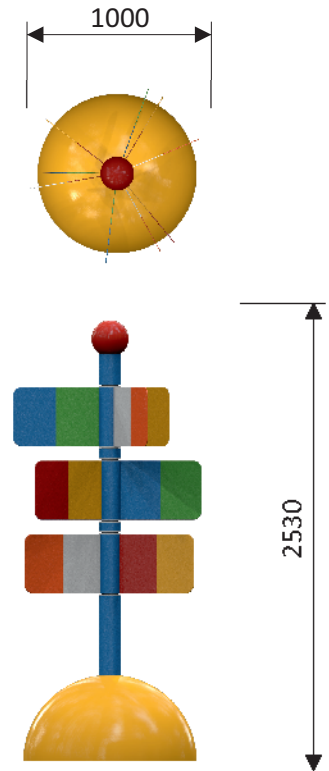

Shooting object propellers: 1410 9828

Water connection	Not relevant
Water consumption	Not relevant
Water pressure	Not relevant
Max. waterdepth	300 mm
Mounting	Aqua Drolics System B + D
Place of spout nozzles	Not relevant
Suitable for	Toddlers children youth