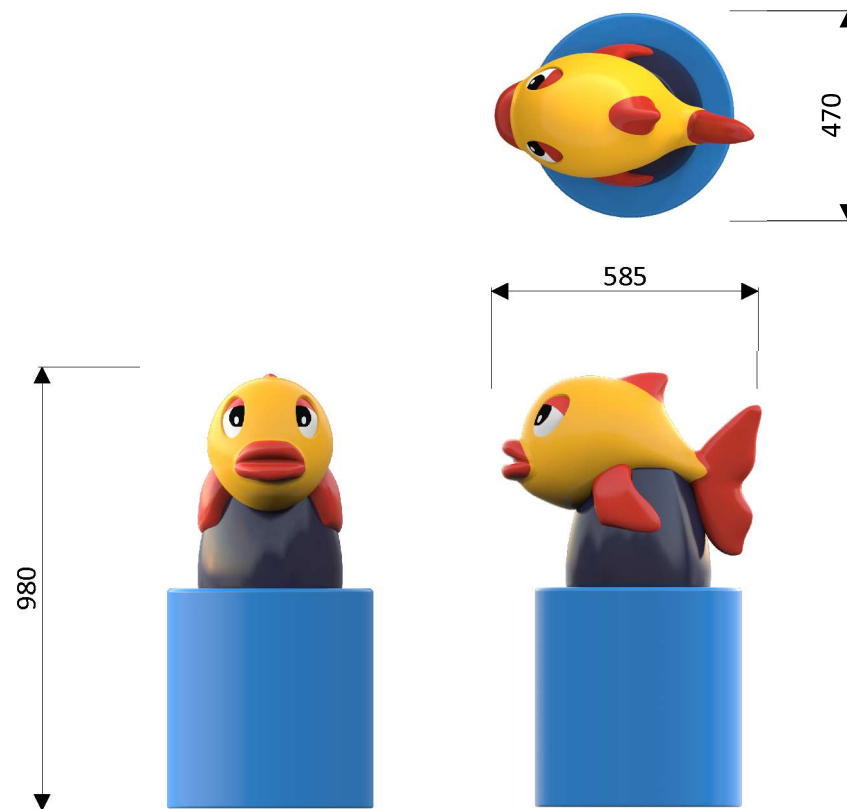

Fish: 1110 9924

Water connection	Ø32 mm (PVC DN 25)
Water consumption	1 m ³ /h
Water pressure	0,6 - 1 bar
Max. waterdepth	300 mm
Mounting	Aqua Drolics System B
Place of spout nozzles	In the beak of the fish
Suitable for	Toddlers children youth