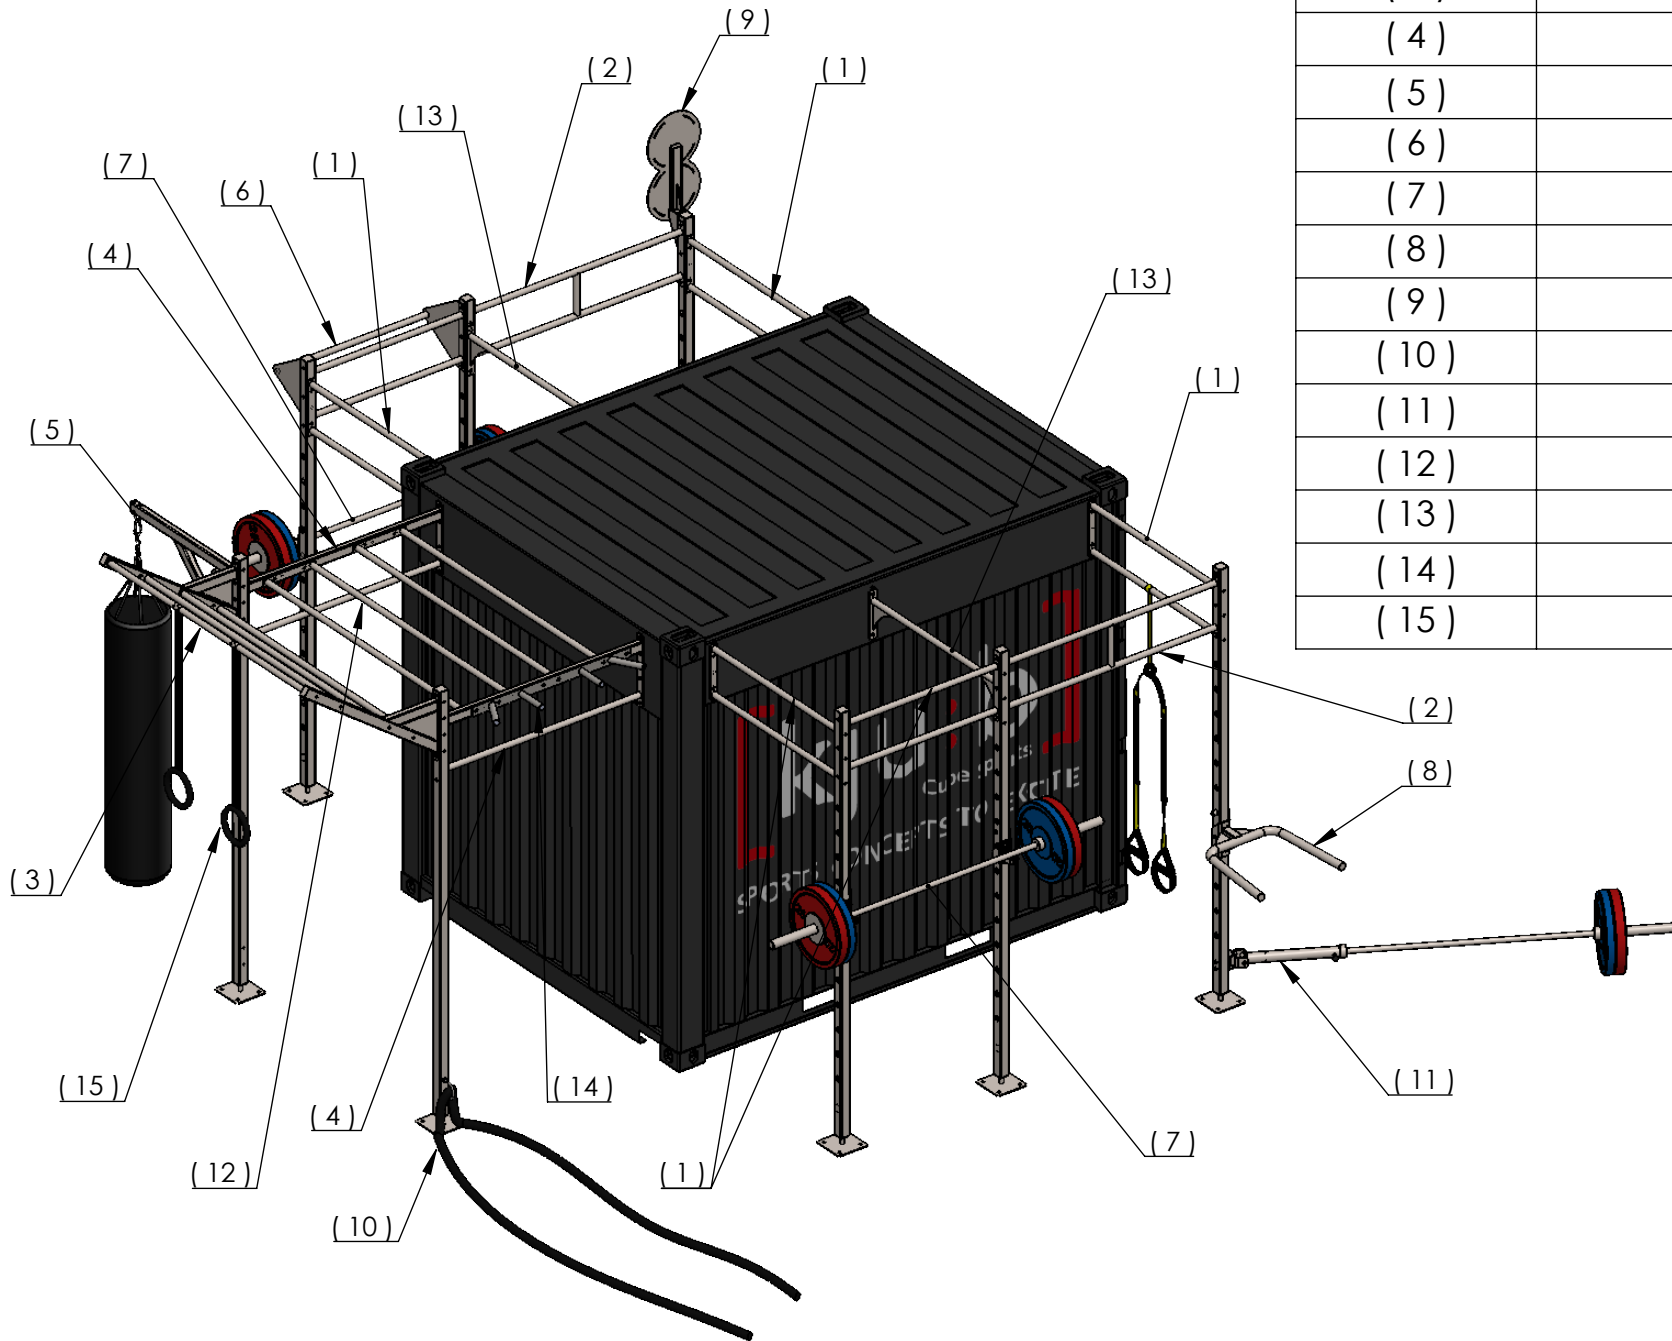

CUBESPORTS CONTAINER 10

CUBESPORTS CONTAINER 10

(1)	5 x Double bar short
(2)	2 x Double bar long
(3)	1 x Monkey wing
(4)	2 x Monkey beam
(5)	1 x Box station
(6)	1 x Triple bar
(7)	2 x Squat station
(8)	1 x Dip station
(9)	1 x Wall ball target
(10)	1 x Rope station
(11)	1 x T-bar station
(12)	1 x Horizontal ladder
(13)	2 x Single bar
(14)	1 x Chin-UP bar
(15)	1 x Gymnastic rings